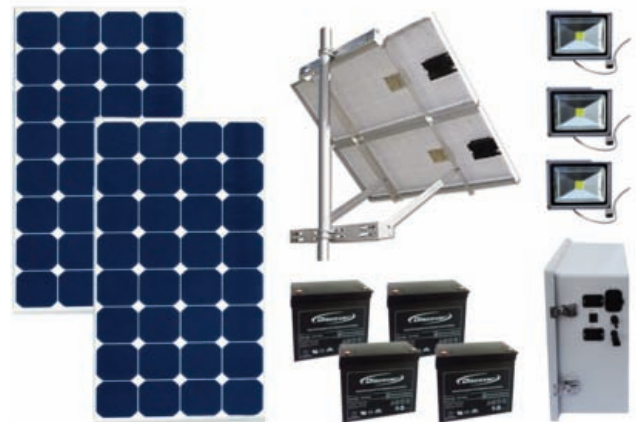

Sun-In-One™
New Electrical Solar Light and Power Products

SPECIFICATIONS

LIGHT

| | |
|----------------|---------------------------------|
| POWER | (3) 30 Watt LED Lights |
| SIZE | 11.22 L x 9.25 W x 5.9 D inches |
| DC VOLTAGE | 24 Volts |
| CERTIFICATIONS | UL, CE, RoHS IP65 |
| LIFE SPAN | 50,000 Hours |
| WARRANTY | 3 Years |

INCLUDED PARTS

Solar Panels, LED Lights, Housing Box with Batteries, MPPT Charge Controller, Side of Pole Mount Racking, Power Connecting Cord, Overcurrent Protection,

*Pole not included

ORDERING INFORMATION FOR SOLAR FLAG POLE LIGHTING KIT 6

SFLK6

Solar Flag Pole Lighting Kit 6 for Lighted Flag Poles

- (3) 30 Watt LED Lights
- (2) 280 Watt Solar Panels
- (4) 12V AGM Batteries, 115 Amp Hours

FEATURES / BENEFITS

- Super Bright White Lights for Greater Visibility
- Stored Power provides light for many nights – up to 45 hours between charges
- No Monthly Utility Bills
- Reduces Costly Wiring and Grid Connections
- Reliable LED Lights – No Flickering
- LED Light lasts for more than 50,000 hours
- Variable Controller Settings for Customized Lighting
- Waterproof and Durable Enclosure