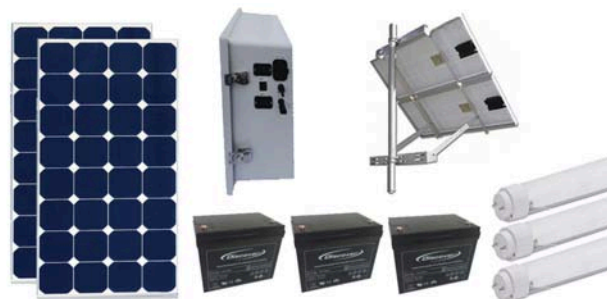

Sun-In-One™
New Electrical Solar Light and Power Products

SPECIFICATIONS

LIGHT

POWER	(3) 30 Watt LED Lights
SIZE	48L x 2D inches
DC VOLTAGE	24 Volts
CERTIFICATIONS	UL, CE, RoHS IP65
LIFE SPAN	100,000 Hours
WARRANTY	7 Years

BATTERY	(3) 12 V AGM Batteries, 140 Amp Hrs
BATTERY WARRANTY	Prorated 5 Years
CHARGE CONTROLLER	Up to 45 Amp
CHARGE CONTROLLER WARRANTY	5 Years
TIME CONTROL SETTING	2 -12 Hours – Dusk until Dawn
HOUSING BOX	Fiberglass, Steel or Aluminum
HOUSING BOX WARRANTY	5 Years
SOLAR/LIGHT CONNECTING CORD	Customized Length
SOLAR PANEL RACKING	Side of Pole Mount System*
BATTERY LIFE BETWEEN CHARGE	Up to 60 Hours

Replacement Bulbs are powered through the side of the bulb and do not need tombstones to hold them in place. This allows a 4 ft bulb to cover a 5-6 ft wide area.

INCLUDED PARTS

Solar Panels, LED Lights, Housing Box with Batteries, MPPT Charge Controller, Side of Pole Mount Racking, Power Connecting Cords, Overcurrent Protection, *Pole not included

Solar Sign Lighting Kit 14 for Internally Lighted Signs

- (3) 30 Watt LED Lights
- (2) 330 Watt Solar Panels
- (3) 12V AGM Batteries, 140 Amp Hours

FEATURES / BENEFITS

- Super Bright White Lights for Greater Visibility
- Enhances Sign Security
- Stored Power provides light for many nights – up to 60 hours between charges
- Immune to Power Failures or Brown Outs
- No Monthly Utility Bills
- Reduces Costly Wiring and Grid Connections
- Reliable LED Lights – No Flickering
- LED Light lasts for more than 50,000 hours
- Variable Controller Settings for Customized Lighting
- Waterproof and Durable Enclosure