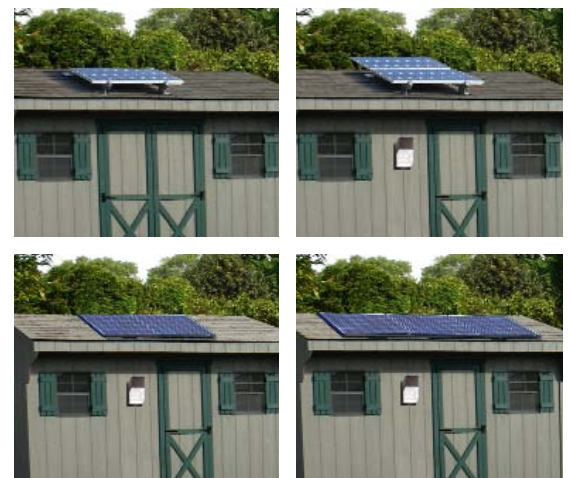

Solar Power Shed Lighting & Power Kit 4

Continued

Sun-In-One Solar Power Shed and Power Kits include everything needed for powering lights, tools and more in remote areas.

LED Lighting: The Plug and Play Patented High Lumen output LEDs come with color marked wires for easy assembly. LED lighting is tested at 170,000 hours of life.

Kit 4 includes a 290 Amp Deep Cycle AGM Battery, Morningstar Charge Controller and a heavy-duty Battery Housing Case for long life.

The 250 Watt Solar Panels come with Racking, Clips and Roof Flashing. Ground and Pole Mount Racking are optional.

See our other Solar Power Kits at suninone.com