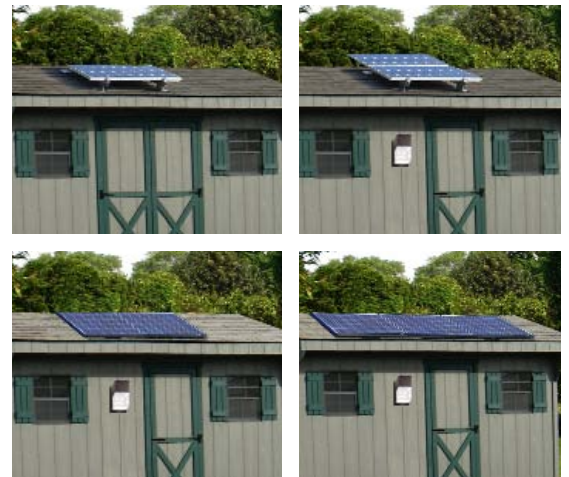

Solar Power Shed Lighting & Power Kit 3

Continued

Sun-In-One Solar Power Shed and Power Kits include everything needed for powering lights, tools and more in remote areas.

LED Lighting: The Plug and Play Patented High Lumen output LEDs come with color marked wires for easy assembly. LED lighting is tested at 170,000 hours of life.

Kit 3 includes a 140 Amp Deep Cycle AGM Battery, Morningstar Charge Controller and a heavy-duty Battery Housing Case for long life.

The 250 Watt Solar Panels come with Racking, Clips and Roof Flashing. Ground and Pole Mount Racking are optional.

See our other Solar Power Kits at suninone.com