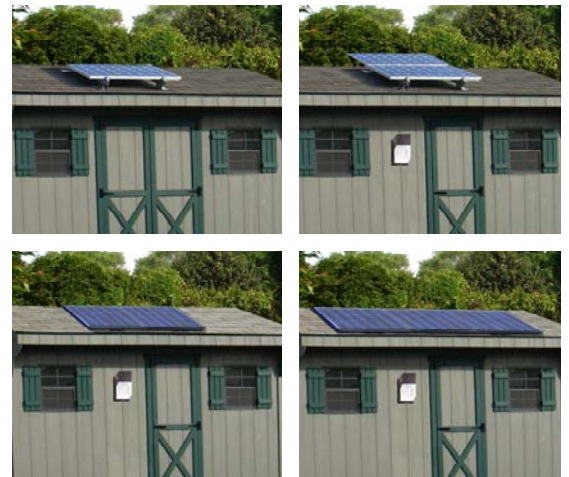

Solar Power Shed Lighting & Power Kit 2

Continued

Sun-In-One Solar Power Shed and Power Kits include everything needed for powering lights, tools and more in remote areas.

LED Lighting: The Plug and Play Patented High Lumen output LED comes with color marked wires for easy assembly. LED lighting is tested at 170,000 hours of life.

Kit 2 includes a 84 Amp Deep Cycle AGM Battery, Morningstar Charge Controller and a heavy-duty Battery Housing Case for long life.

The 100 Watt Solar Panels come with Racking, Roof Mount System, and Roof Flashing. Ground and Pole Mount Racking are optional.

See our other Solar Power Kits at suninone.com